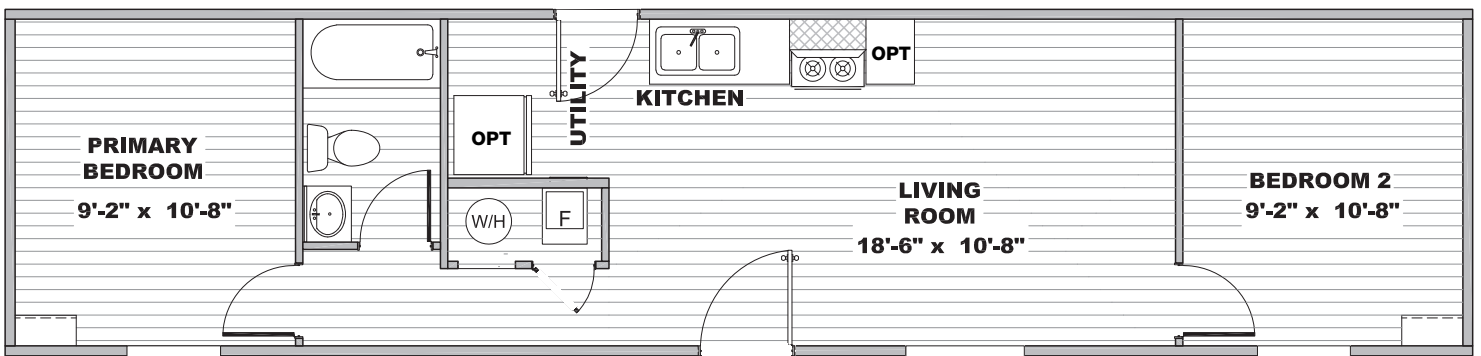

Tulip

TRT12482PH / 2 beds / 1 bath / 544 sq. ft. / 12x48

ownTRU.com

The home series, floor plans, photos, renderings, specifications, features, pricing, materials and availability shown will vary by retailer and state, and are subject to change without notice.