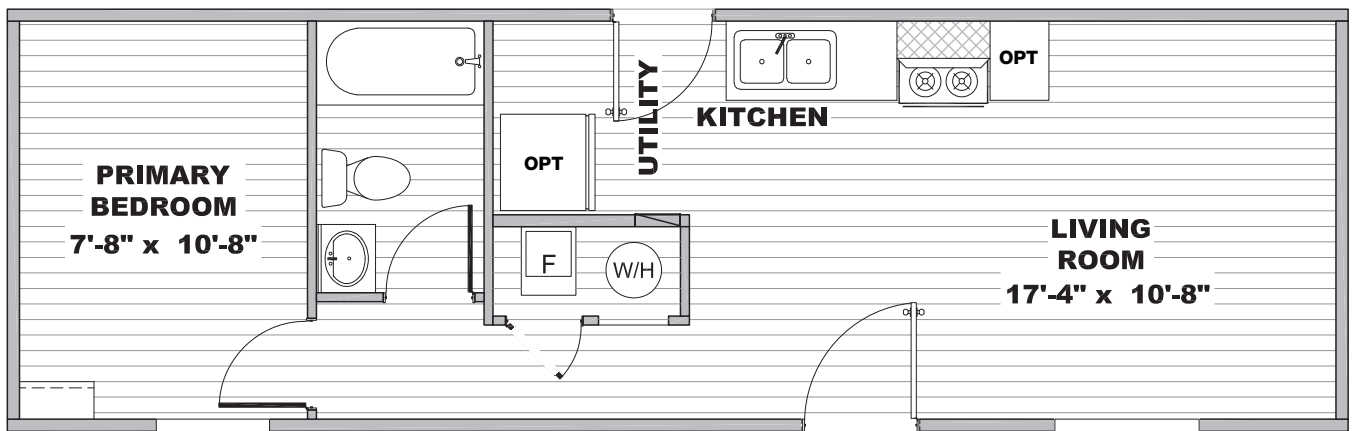

# Buttercup

TRT12361PH / 1 bed / 1 bath / 408 sq. ft. / 12x36

[ownTRU.com](http://ownTRU.com)

The home series, floor plans, photos, renderings, specifications, features, pricing, materials and availability shown will vary by retailer and state, and are subject to change without notice.