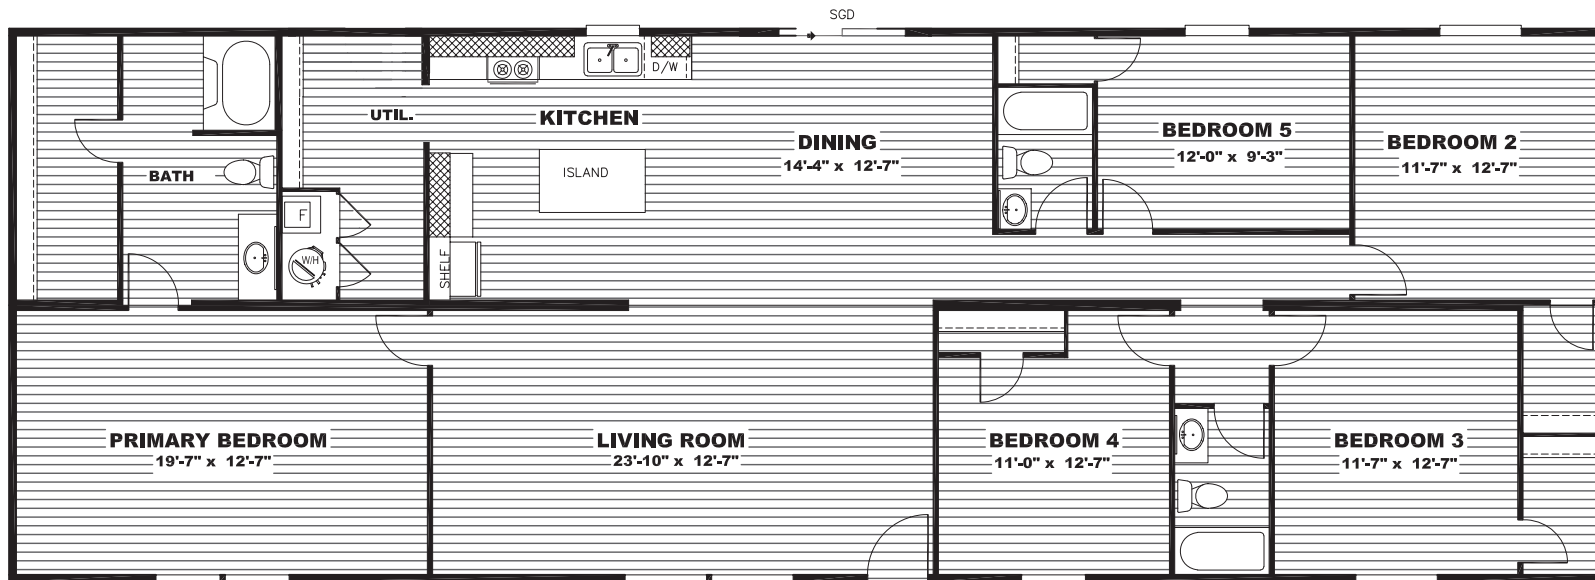

# TRIUMPH

TRU28765A // 5 beds // 3 bath // 2,001 sq. ft. // 28x76

OWN IT

The home series and floor plans indicated will vary by retailer and state. Your local Home Center can quote you on specific prices and terms of purchase for specific homes. TRU invests in continuous product and process improvement. All home series, floor plans, specifications, dimension, features, materials, availability, and starting prices shown on this website are artist's renderings or estimates, and are subject to change without notice. Dimensions are nominal and length and width measurements are from exterior wall to exterior wall.