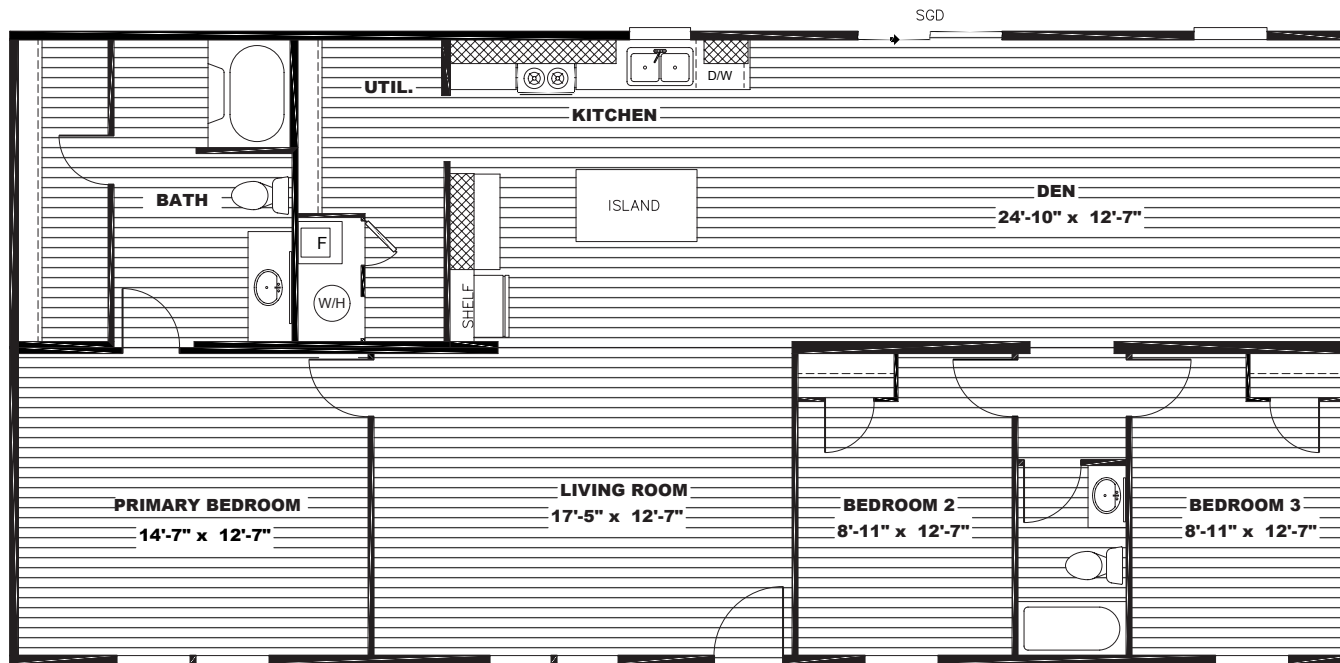

# MARVELOUS 3

TRU28563M // 28x56 // 1,475 sq ft // 3 beds // 2 baths

OWN IT

The home series and floor plans indicated will vary by retailer and state. Your local Home Center can quote you on specific prices and terms of purchase for specific homes. TRU invests in continuous product and process improvement. All home series, floor plans, specifications, dimension, features, materials, availability, and starting prices shown on this website are artist's renderings or estimates, and are subject to change without notice. Dimensions are nominal and length and width measurements are from exterior wall to exterior wall.