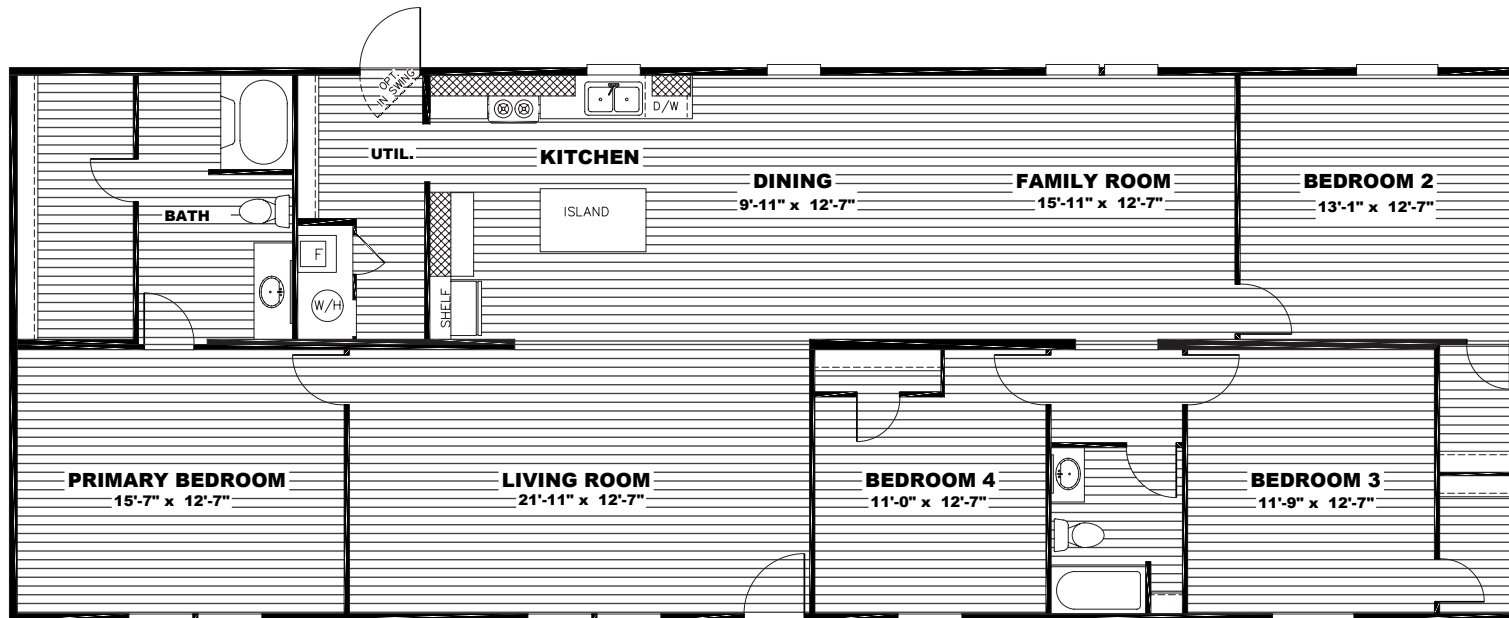

WONDER

TRU28724R // 28x72 // 1,896 sq ft // 4 beds // 2 baths

OWN IT

The home series and floor plans indicated will vary by retailer and state. Your local Home Center can quote you on specific prices and terms of purchase for specific homes. TRU invests in continuous product and process improvement. All home series, floor plans, specifications, dimension, features, materials, availability, and starting prices shown on this website are artist's renderings or estimates, and are subject to change without notice. Dimensions are nominal and length and width measurements are from exterior wall to exterior wall.