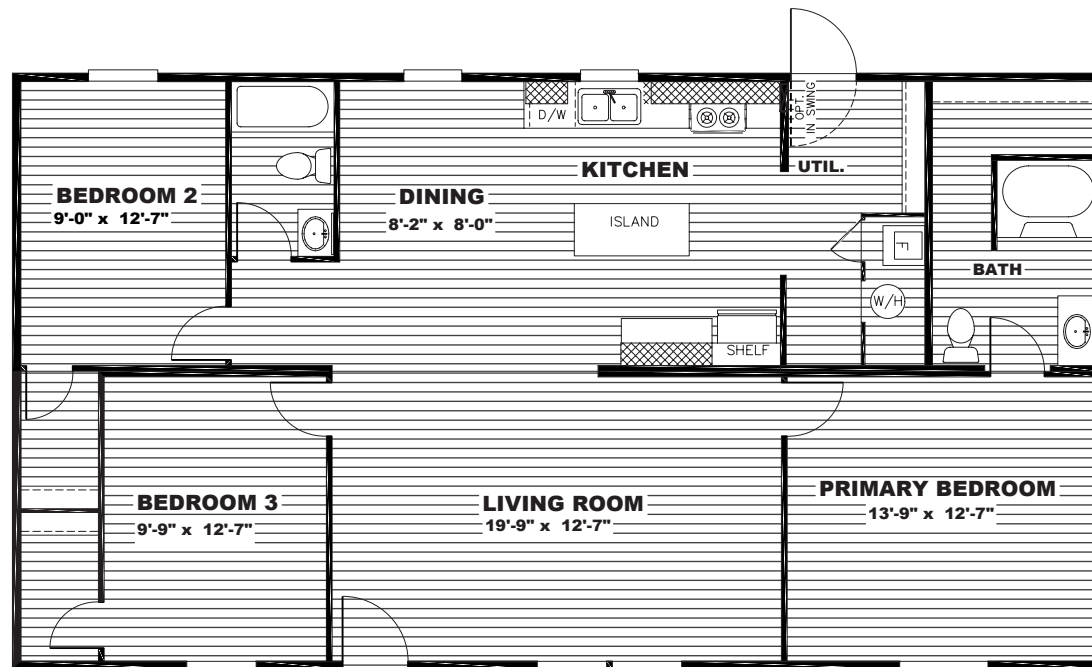

SATISFACTION

TRU28483R // 28x48 // 1,264 sq ft // 3 beds // 2 baths

OWN IT

The home series and floor plans indicated will vary by retailer and state. Your local Home Center can quote you on specific prices and terms of purchase for specific homes. TRU invests in continuous product and process improvement. All home series, floor plans, specifications, dimension, features, materials, availability, and starting prices shown on this website are artist's renderings or estimates, and are subject to change without notice. Dimensions are nominal and length and width measurements are from exterior wall to exterior wall.