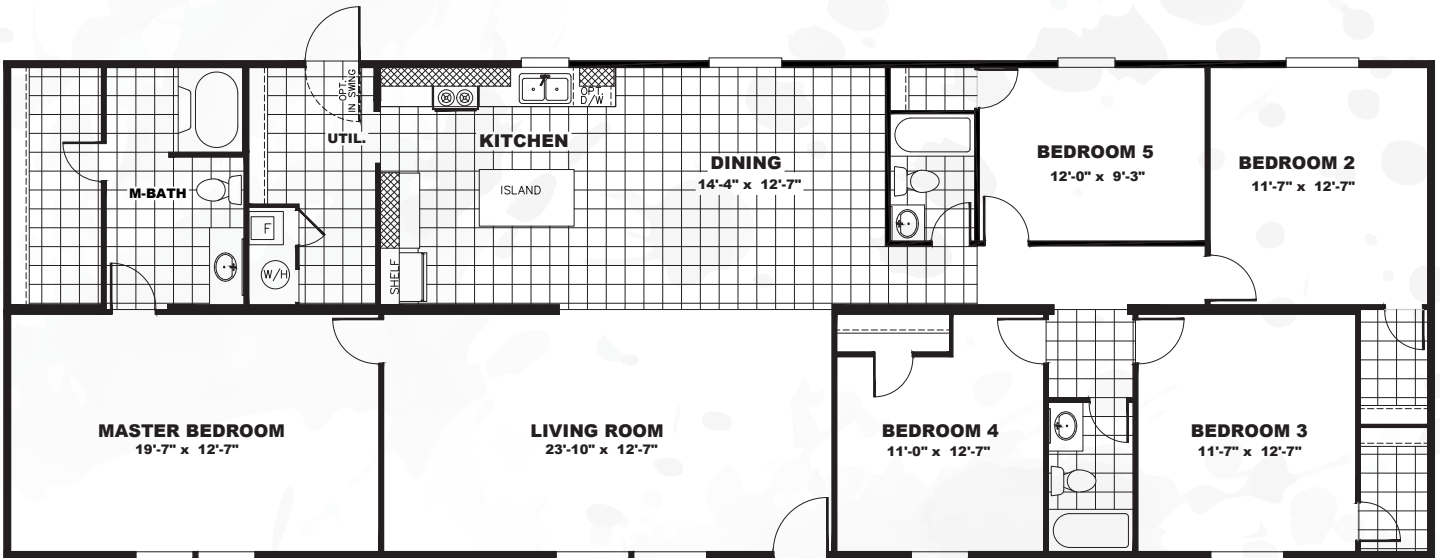

TRIUMPH

TRU28765A

2,001 sq ft // 5 beds // 3 baths

The home series and floor plans shown all have starting prices within the price range indicated. Your local Home Center can quote you specific prices and terms of purchase for specific homes. TRU invests in continuous product and process improvement. All home series, floor plans, specifications, dimensions, features, materials, availability, and starting prices shown are artist's renderings or estimates and are subject to change without notice or obligation. Dimensions are nominal length and width measurements are from exterior wall to exterior wall. Starting prices include the home only, plus typical delivery and installation. Starting prices do not include other costs such as taxes, title fees, insurance premiums, filing or recording fees, land or improvements to the land, optional home features, optional delivery or installation services, wheels and axles, community or homeowner association fees, or any other items not shown on your Retailer Closing Agreement and related documents (your RCA). Your RCA will show the details of your purchase. 2020 TRU. All rights reserved.