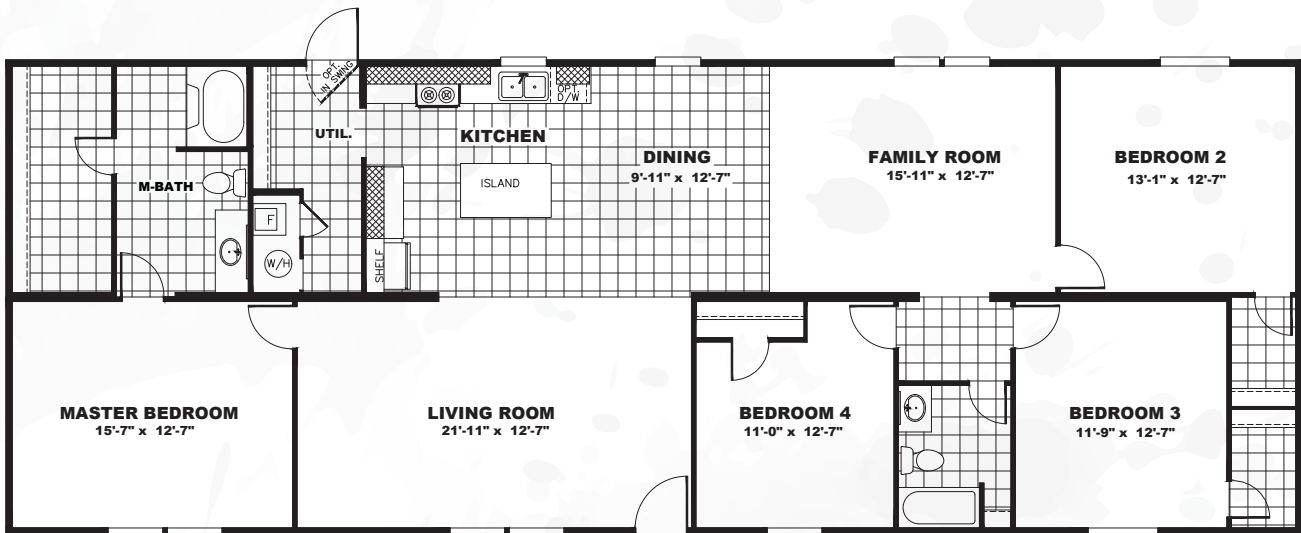

WONDER

TRU28724R

1,896 sq ft // 4 beds // 2 baths

The home series and floor plans shown all have starting prices within the price range indicated. Your local Home Center can quote you specific prices and terms of purchase for specific homes. TRU invests in continuous product and process improvement. All home series, floor plans, specifications, dimensions, features, materials, availability, and starting prices shown are artist's renderings or estimates and are subject to change without notice or obligation. Dimensions are nominal and length and width measurements are from exterior wall to exterior wall. Starting prices include the home only, plus typical delivery and installation. Starting prices do not include other costs such as taxes, title fees, insurance premiums, filing or recording fees, land or improvements to the land, optional home features, optional delivery or installation services, wheels and axles, community or homeowner association fees, or any other items not shown on your Retailer Closing Agreement and related documents (your RCA). Your RCA will show the details of your purchase. 2020 TRU. All rights reserved.