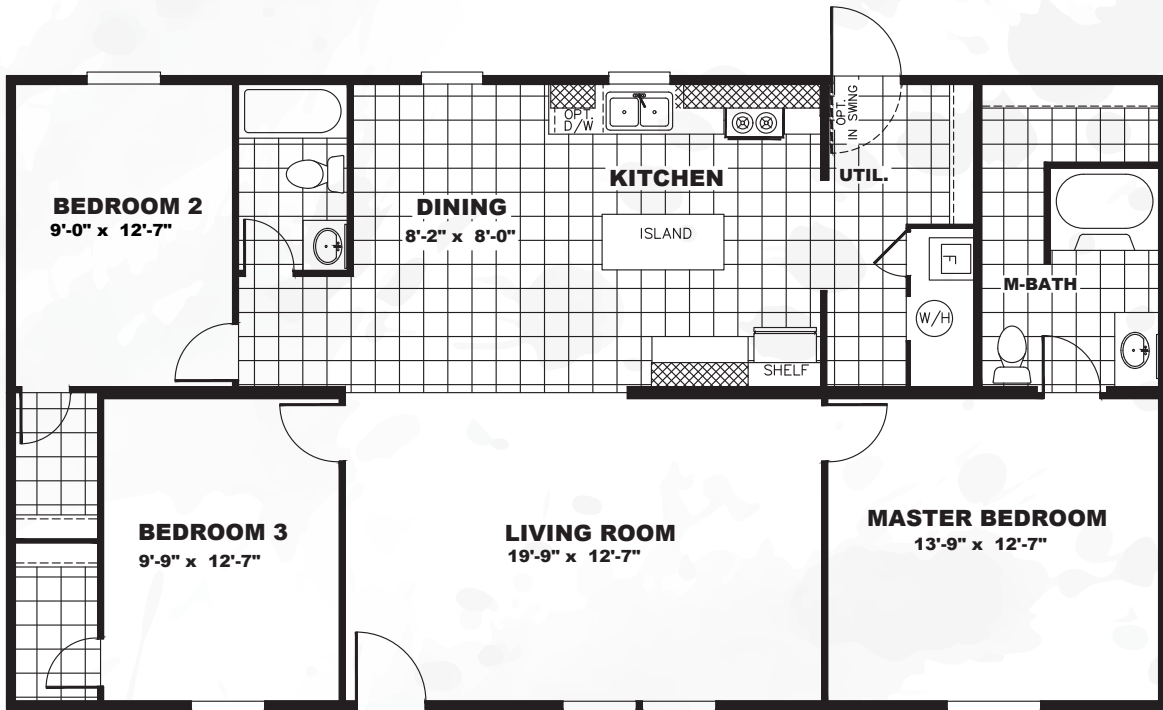

SATISFACTION

TRU28483R

1,264 sq ft // 3 beds // 2 baths

The home series and floor plans shown all have starting prices within the price range indicated. Your local Home Center can quote you specific prices and terms of purchase for specific homes. TRU invests in continuous product and process improvement. All home series, floor plans, specifications, dimensions, features, materials, availability, and starting prices shown are artist's renderings or estimates and are subject to change without notice or obligation. Dimensions are nominal and length and width measurements are from exterior wall to exterior wall. Starting prices include the home only, plus typical delivery and installation. Starting prices do not include other costs such as taxes, title fees, insurance premiums, filing or recording fees, land or improvements to the land, optional home features, optional delivery or installation services, wheels and axles, community or homeowner association fees, or any other items not shown on your Retailer Closing Agreement and related documents (your RCA). Your RCA will show the details of your purchase. 2020 TRU. All rights reserved.