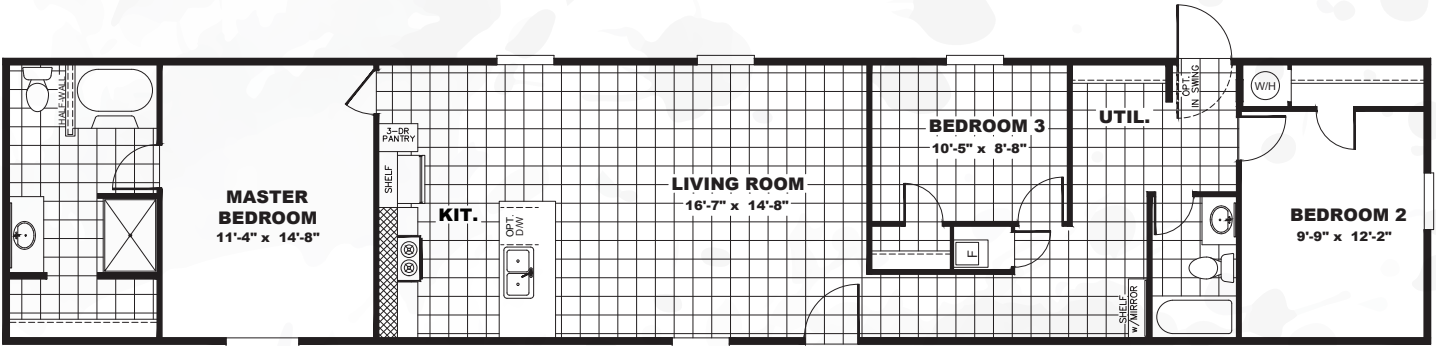

# VICTORY PLUS

TRS16763A

1,165 sq ft // 3 beds // 2 baths

The home series and floor plans shown all have starting prices within the price range indicated. Your local Home Center can quote you specific prices and terms of purchase for specific homes. TRU invests in continuous product and process improvement. All home series, floor plans, specifications, dimensions, features, materials, availability, and starting prices shown are artist's renderings or estimates and are subject to change without notice or obligation. Dimensions are nominal and length and width measurements are from exterior wall to exterior wall. Starting prices include the home only, plus typical delivery and installation. Starting prices do not include other costs such as taxes, title fees, insurance premiums, filing or recording fees, land or improvements to the land, optional home features, optional delivery or installation services, wheels and axles, community or homeowner association fees, or any other items not shown on your Retailer Closing Agreement and related documents (your RCA). Your RCA will show the details of your purchase. 2020 TRU. All rights reserved.