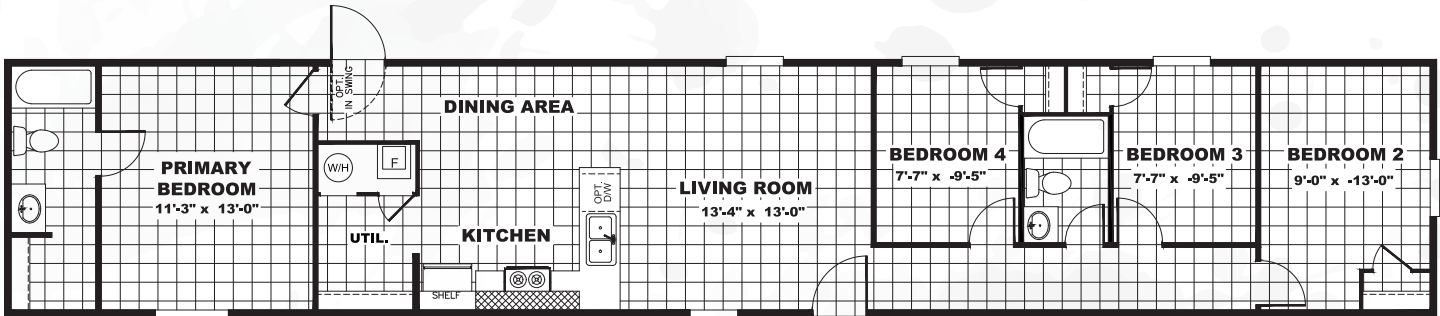

GRAND

TRS14764A

1,038 sq ft // 4 beds // 2 baths

The home series and floor plans shown all have starting prices within the price range indicated. Your local Home Center can quote you specific prices and terms of purchase for specific homes. TRU invests in continuous product and process improvement. All home series, floor plans, specifications, dimensions, features, materials, availability, and starting prices shown are artist's renderings or estimates and are subject to change without notice or obligation. Dimensions are nominal and length and width measurements are from exterior wall to exterior wall. Starting prices include the home only, plus typical delivery and installation. Starting prices do not include other costs such as taxes, title fees, insurance premiums, filing or recording fees, land or improvements to the land, optional home features, optional delivery or installation services, wheels and axles, community or homeowner association fees, or any other items not shown on your Retailer Closing Agreement and related documents (your RCA). Your RCA will show the details of your purchase. 2020 TRU. All rights reserved.