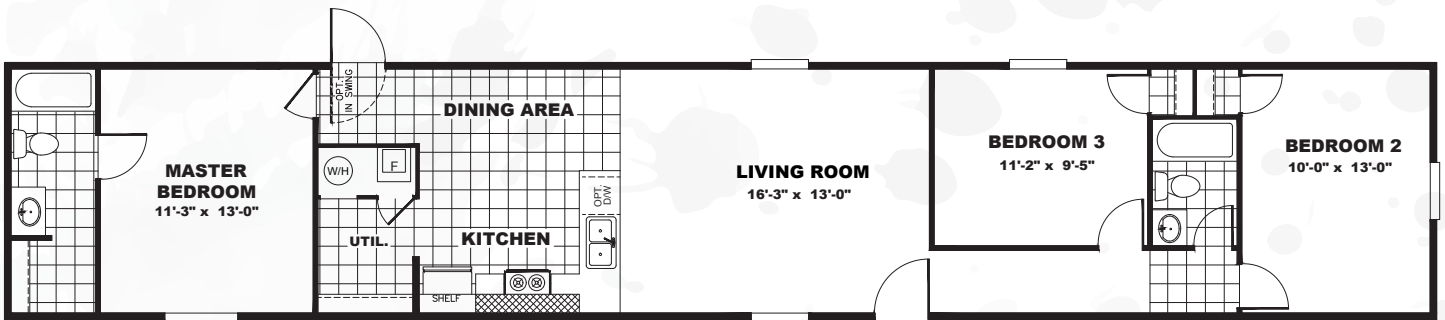

GLORY

TRS14763B

1,038 sq ft // 3 beds // 2 baths

The home series and floor plans shown all have starting prices within the price range indicated. Your local Home Center can quote you specific prices and terms of purchase for specific homes. TRU invests in continuous product and process improvement. All home series, floor plans, specifications, dimensions, features, materials, availability, and starting prices shown are artist's renderings or estimates and are subject to change without notice or obligation. Dimensions are nominal and length and width measurements are from exterior wall to exterior wall. Starting prices include the home only, plus typical delivery and installation. Starting prices do not include other costs such as taxes, title fees, insurance premiums, filing or recording fees, land or improvements to the land, optional home features, optional delivery or installation services, wheels and axles, community or homeowner association fees, or any other items not shown on your Retailer Closing Agreement and related documents (your RCA). Your RCA will show the details of your purchase. 2020 TRU. All rights reserved.