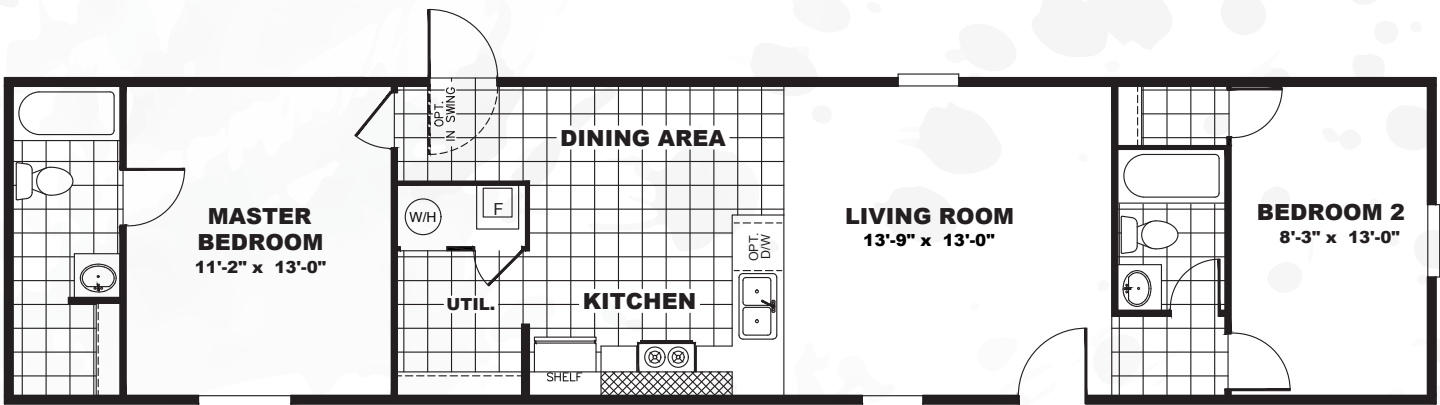

DELIGHT

TRS14602A

820 sq ft // 2 beds // 2 baths

The home series and floor plans shown all have starting prices within the price range indicated. Your local Home Center can quote you specific prices and terms of purchase for specific homes. TRU invests in continuous product and process improvement. All home series, floor plans, specifications, dimensions, features, materials, availability, and starting prices shown are artist's renderings or estimates and are subject to change without notice or obligation. Dimensions are nominal and length and width measurements are from exterior wall to exterior wall. Starting prices include the home only, plus typical delivery and installation. Starting prices do not include other costs such as taxes, title fees, insurance premiums, filing or recording fees, land or improvements to the land, optional home features, optional delivery or installation services, wheels and axles, community or homeowner association fees, or any other items not shown on your Retailer Closing Agreement and related documents (your RCA). Your RCA will show the details of your purchase. 2020 TRU. All rights reserved.