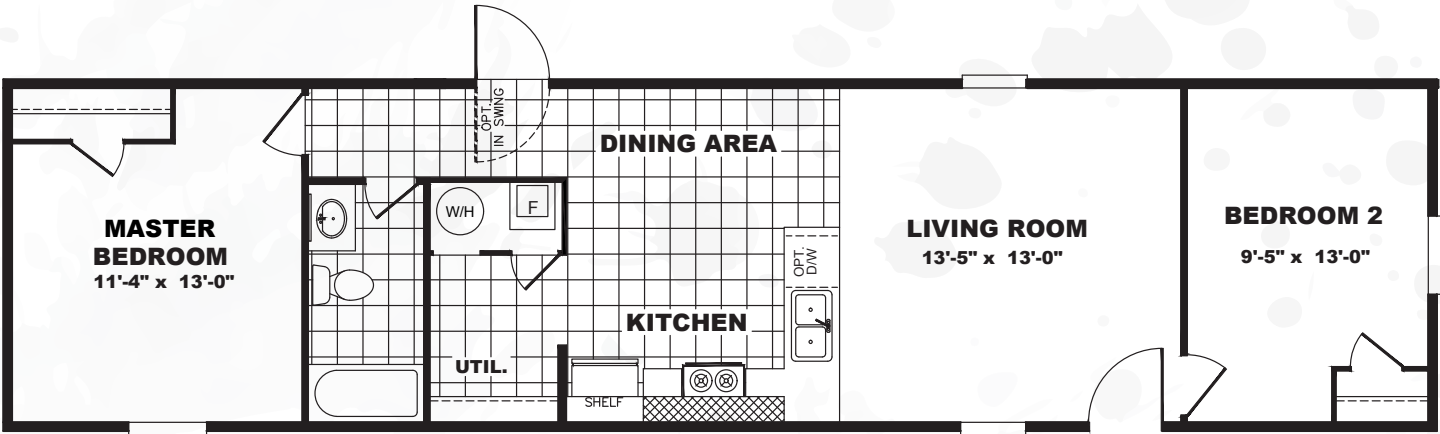

# BLISS

TRS14562A

765 sq ft // 2 beds // 1 baths

The home series and floor plans shown all have starting prices within the price range indicated. Your local Home Center can quote you specific prices and terms of purchase for specific homes. TRU invests in continuous product and process improvement. All home series, floor plans, specifications, dimensions, features, materials, availability, and starting prices shown are artist's renderings or estimates and are subject to change without notice or obligation. Dimensions are nominal and length and width measurements are from exterior wall to exterior wall. Starting prices include the home only, plus typical delivery and installation. Starting prices do not include other costs such as taxes, title fees, insurance premiums, filing or recording fees, land or improvements to the land, optional home features, optional delivery or installation services, wheels and axles, community or homeowner association fees, or any other items not shown on your Retailer Closing Agreement and related documents (your RCA). Your RCA will show the details of your purchase. 2020 TRU. All rights reserved.