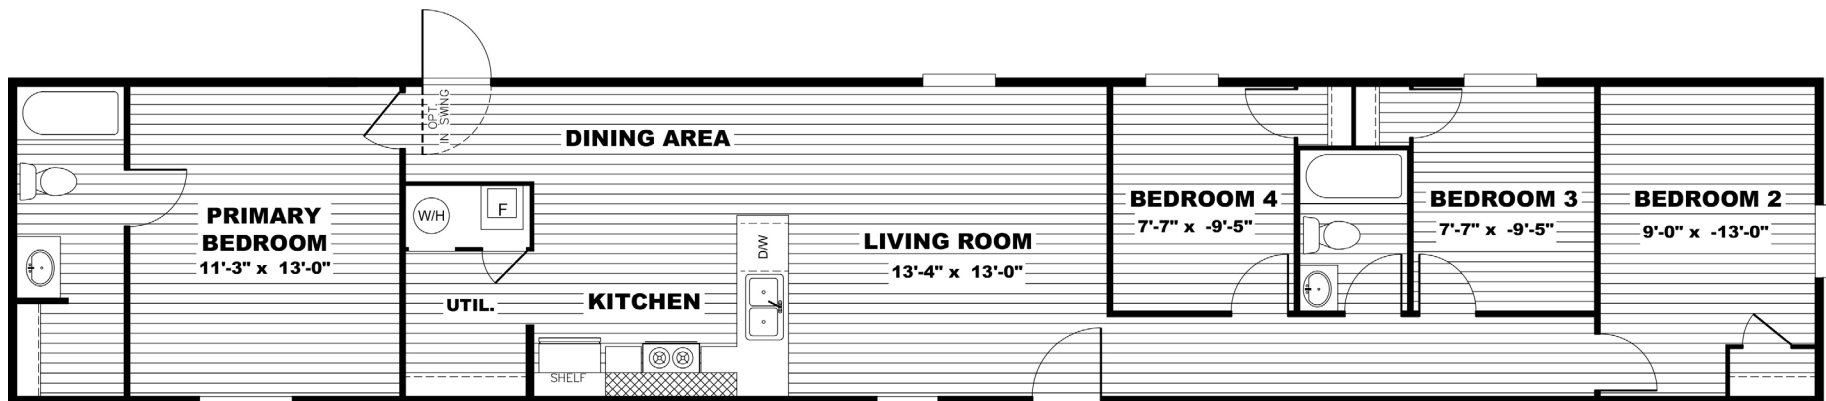

GRAND

TRS14764A // 4 beds // 2 baths // 1,038 sq. ft. // 14x76

OWN IT

The home series and floor plans indicated will vary by retailer and state. Your local Home Center can quote you on specific prices and terms of purchase for specific homes. TRU invests in continuous product and process improvement. All home series, floor plans, specifications, dimension, features, materials, availability, and starting prices shown on this website are artist's renderings or estimates, and are subject to change without notice. Dimensions are nominal and length and width measurements are from exterior wall to exterior wall.