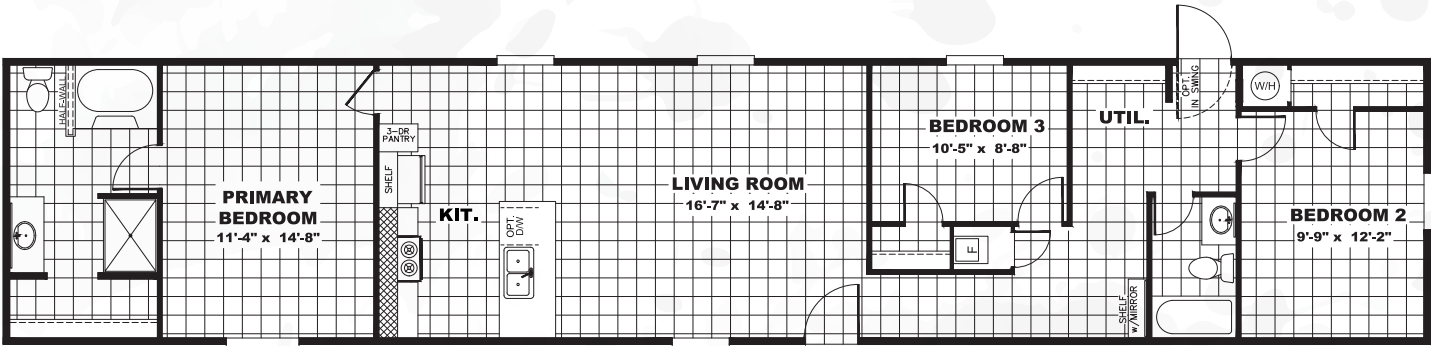

VICTORY PLUS

TRS16763A

1,165 sq ft // 3 beds // 2 baths

The home series and floor plans shown all have starting prices within the price range indicated. Your local Home Center can quote you specific prices and terms of purchase for specific homes. TRU invests in continuous product and process improvement. All home series, floor plans, specifications, dimensions, features, materials, availability, and starting prices shown are artist's renderings or estimates and are subject to change without notice or obligation. Dimensions are nominal and length and width measurements are from exterior wall to exterior wall. Starting prices include the home only, plus typical delivery and installation. Starting prices do not include other costs such as taxes, title fees, insurance premiums, filing or recording fees, land or improvements to the land, optional home features, optional delivery or installation services, wheels and axles, community or homeowner association fees, or any other items not shown on your Retailer Closing Agreement and related documents (your RCA). Your RCA will show the details of your purchase. 2020 TRU. All rights reserved.