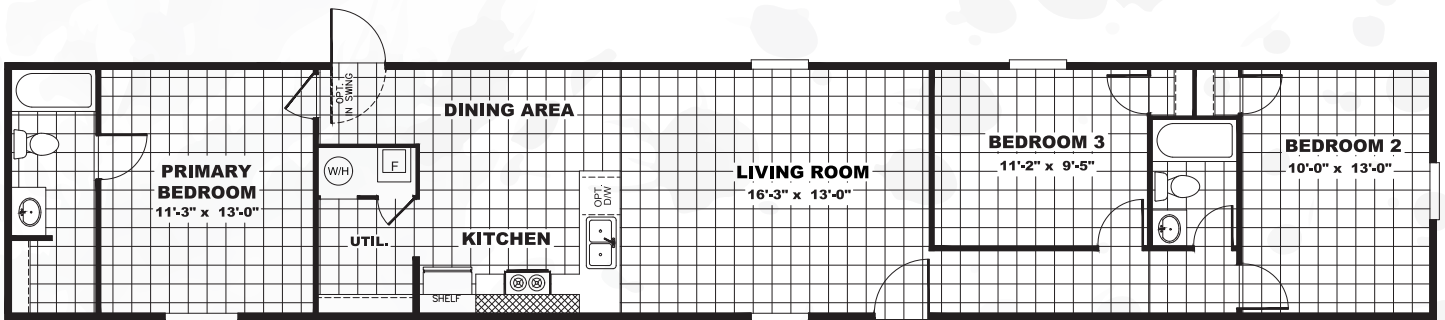

GLORY

TRS14763B

1,038 sq ft // 3 beds // 2 baths

The home series and floor plans shown all have starting prices within the price range indicated. Your local Home Center can quote you specific prices and terms of purchase for specific homes. TRU invests in continuous product and process improvement. All home series, floor plans, specifications, dimensions, features, materials, availability, and starting prices shown are artist's renderings or estimates and are subject to change without notice or obligation. Dimensions are nominal and length and width measurements are from exterior wall to exterior wall. Starting prices include the home only, plus typical delivery and installation. Starting prices do not include other costs such as taxes, title fees, insurance premiums, filing or recording fees, land or improvements to the land, optional home features, optional delivery or installation services, wheels and axles, community or homeowner association fees, or any other items not shown on your Retailer Closing Agreement and related documents (your RCA). Your RCA will show the details of your purchase. 2020 TRU. All rights reserved.