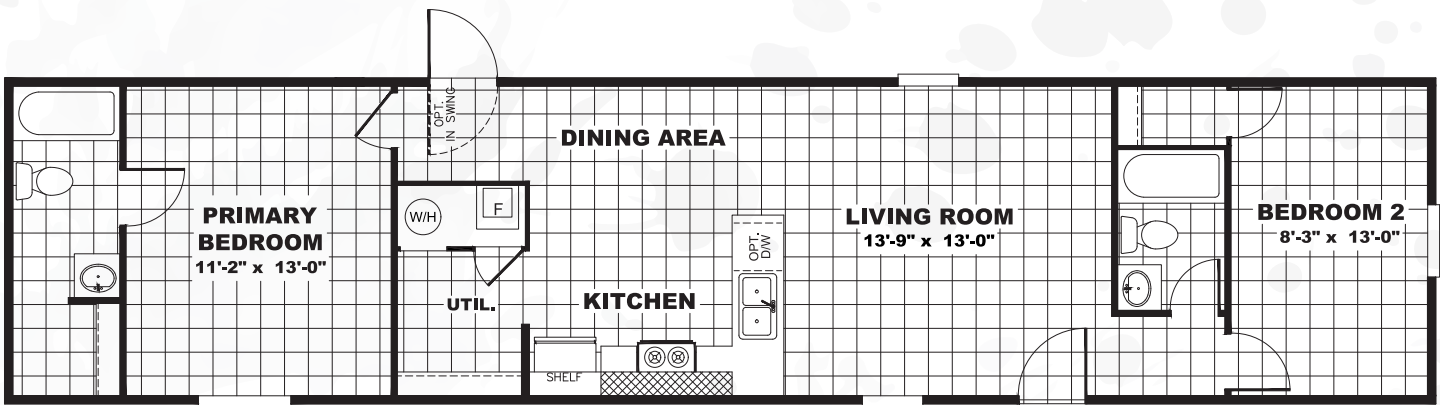

DELIGHT

TRS14602A

820 sq ft // 2 beds // 2 baths

The home series and floor plans shown all have starting prices within the price range indicated. Your local Home Center can quote you specific prices and terms of purchase for specific homes. TRU invests in continuous product and process improvement. All home series, floor plans, specifications, dimensions, features, materials, availability, and starting prices shown are artist's renderings or estimates and are subject to change without notice or obligation. Dimensions are nominal and length and width measurements are from exterior wall to exterior wall. Starting prices include the home only, plus typical delivery and installation. Starting prices do not include other costs such as taxes, title fees, insurance premiums, filing or recording fees, land or improvements to the land, optional home features, optional delivery or installation services, wheels and axles, community or homeowner association fees, or any other items not shown on your Retailer Closing Agreement and related documents (your RCA). Your RCA will show the details of your purchase. 2020 TRU. All rights reserved.