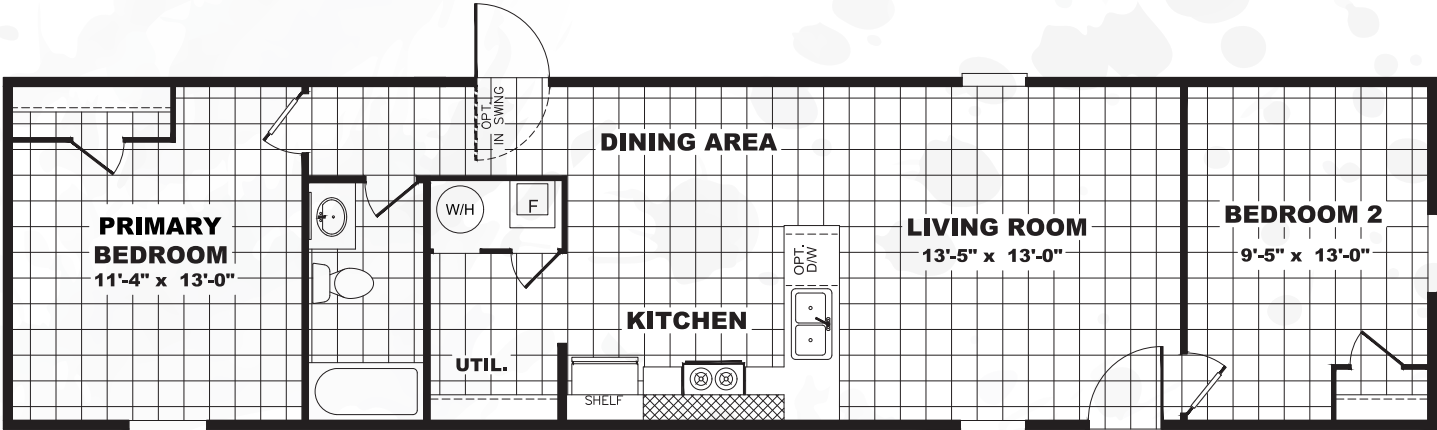

# BLISS

TRS14562A

765 sq ft // 2 beds // 1 baths

The home series and floor plans shown all have starting prices within the price range indicated. Your local Home Center can quote you specific prices and terms of purchase for specific homes. TRU invests in continuous product and process improvement. All home series, floor plans, specifications, dimensions, features, materials, availability, and starting prices shown are artist's renderings or estimates and are subject to change without notice or obligation. Dimensions are nominal and length and width measurements are from exterior wall to exterior wall. Starting prices include the home only, plus typical delivery and installation. Starting prices do not include other costs such as taxes, title fees, insurance premiums, filing or recording fees, land or improvements to the land, optional home features, optional delivery or installation services, wheels and axles, community or homeowner association fees, or any other items not shown on your Retailer Closing Agreement and related documents (your RCA). Your RCA will show the details of your purchase. 2020 TRU. All rights reserved.