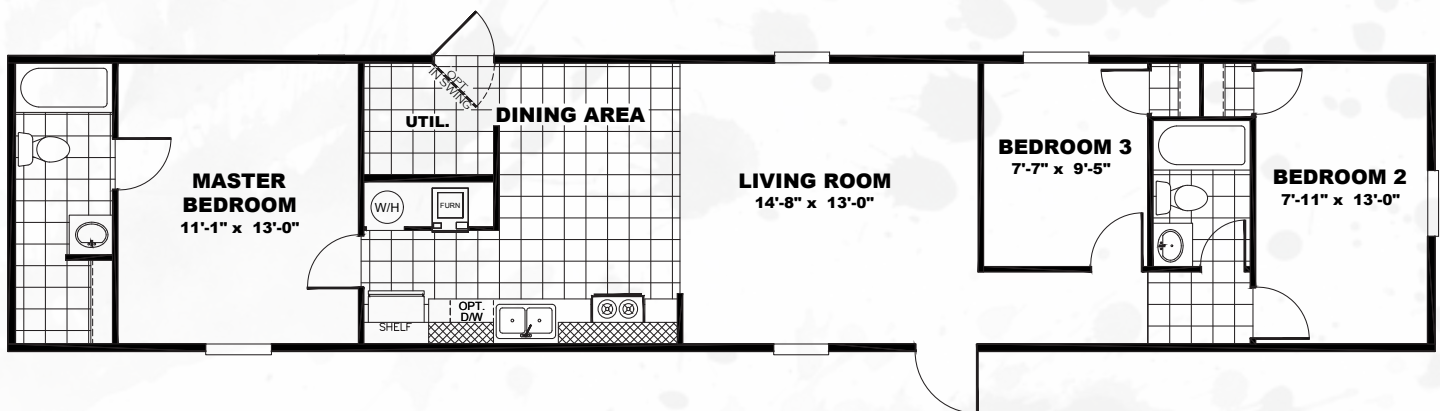

EUPHORIA

TRR14663B

902 sq ft // 3 beds // 2 baths

The home series and floor plans shown all have starting prices within the price range indicated. Your local Home Center can quote you specific prices and terms of purchase for specific homes. TRU invests in continuous product and process improvement. All home series, floor plans, specifications, dimensions, features, materials, availability, and starting prices shown are artist's renderings or estimates and are subject to change without notice or obligation. Dimensions are nominal and length and width measurements are from exterior wall to exterior wall. Starting prices include the home only, plus typical delivery and installation. Starting prices do not include other costs such as taxes, title fees, insurance premiums, filing or recording fees, land or improvements to the land, optional home features, optional delivery or installation services, wheels and axles, community or homeowner association fees, or any other items not shown on your Retailer Closing Agreement and related documents (your RCA). Your RCA will show the details of your purchase. 2018 TRU. All rights reserved.