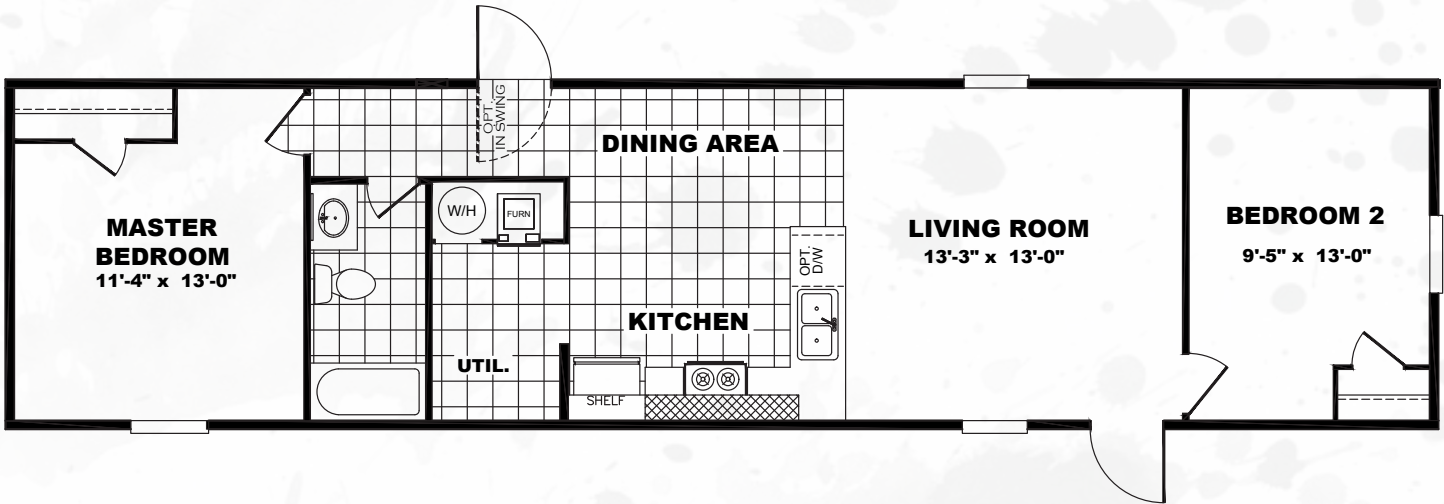

# BLISS

TRR14562A

765 sq ft // 2 beds // 1 baths

The home series and floor plans shown all have starting prices within the price range indicated. Your local Home Center can quote you specific prices and terms of purchase for specific homes. TRU invests in continuous product and process improvement. All home series, floor plans, specifications, dimensions, features, materials, availability, and starting prices shown are artist's renderings or estimates and are subject to change without notice or obligation. Dimensions are nominal and length and width measurements are from exterior wall to exterior wall. Starting prices include the home only, plus typical delivery and installation. Starting prices do not include other costs such as taxes, title fees, insurance premiums, filing or recording fees, land or improvements to the land, optional home features, optional delivery or installation services, wheels and axles, community or homeowner association fees, or any other items not shown on your Retailer Closing Agreement and related documents (your RCA). Your RCA will show the details of your purchase. 2011 TRU. All rights reserved.