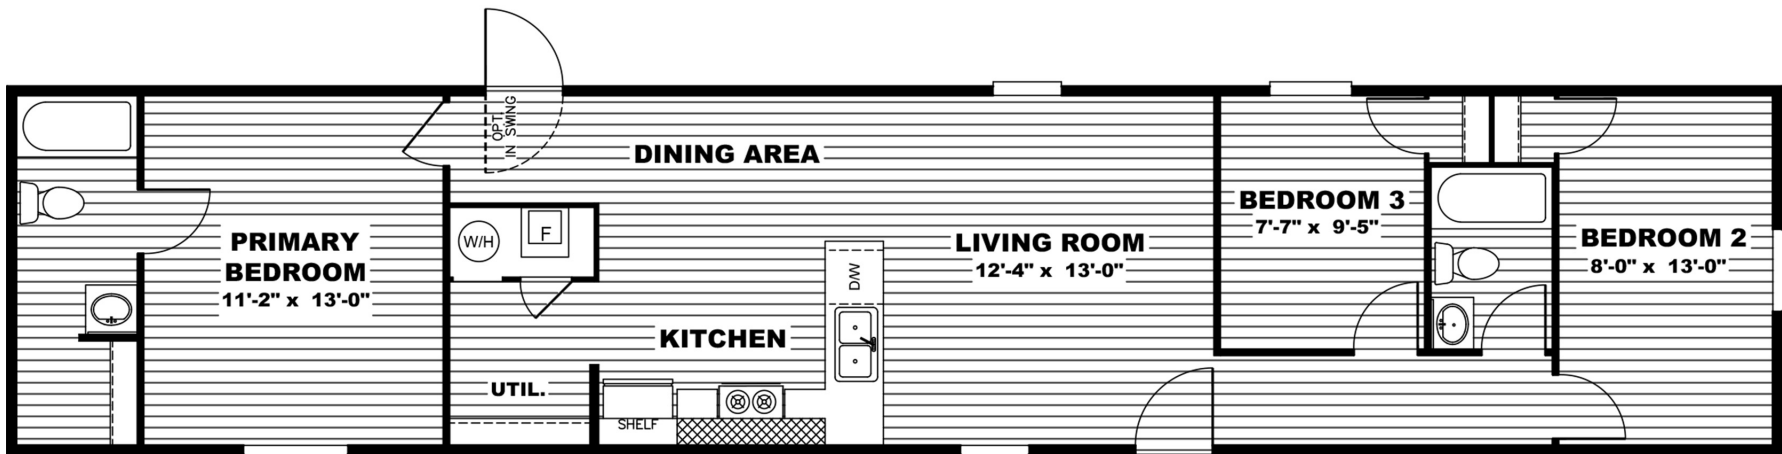

# ELATION

TRS14663A // 3 beds // 2 baths // 902 sq. ft. // 14x66

OWN IT

The home series and floor plans indicated will vary by retailer and state. Your local Home Center can quote you on specific prices and terms of purchase for specific homes. TRU invests in continuous product and process improvement. All home series, floor plans, specifications, dimension, features, materials, availability, and starting prices shown on this website are artist's renderings or estimates, and are subject to change without notice. Dimensions are nominal and length and width measurements are from exterior wall to exterior wall.