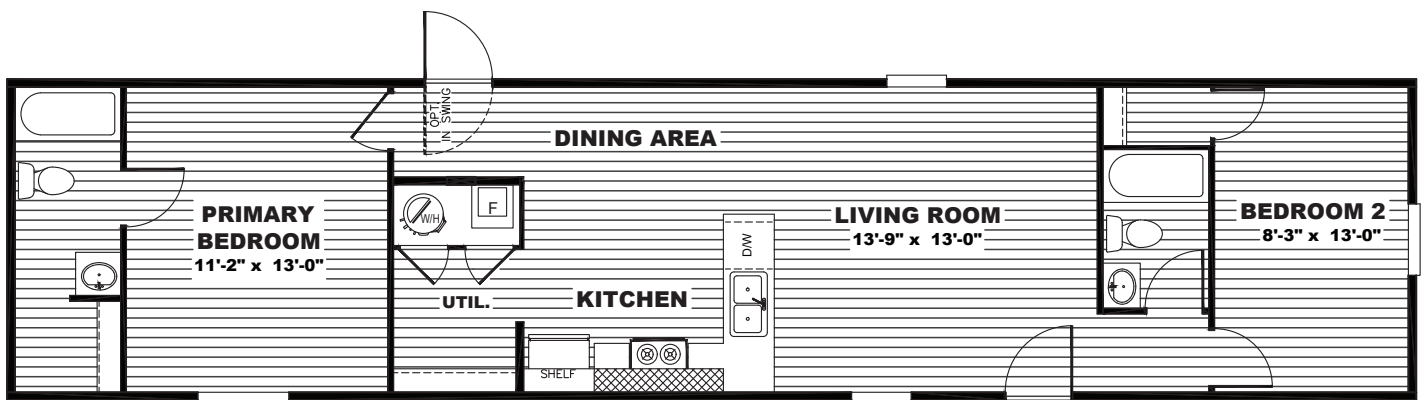

# Delight

TRS14602A / 2 beds / 2 baths / 820 sq. ft.

The home series, floor plans, photos, renderings, specifications, features, pricing, materials and availability shown will vary by retailer and state, and are subject to change without notice.