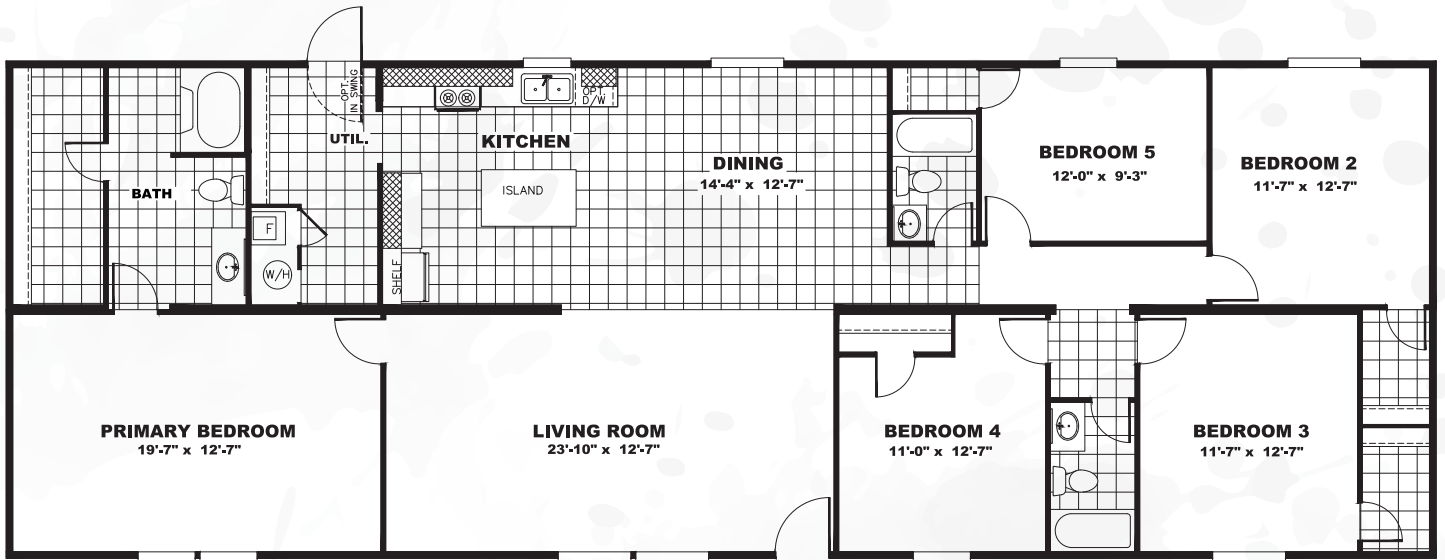

TRIUMPH

TRU28765A

2,001 sq ft // 5 beds // 3 baths

The home series and floor plans shown all have starting prices within the price range indicated. Your local Home Center can quote you specific prices and terms of purchase for specific homes. TRU invests in continuous product and process improvement. All home series, floor plans, specifications, dimensions, features, materials, availability, and starting prices shown are artist's renderings or estimates and are subject to change without notice or obligation. Dimensions are nominal and length and width measurements are from exterior wall to exterior wall. Starting prices include the home only, plus typical delivery and installation. Starting prices do not include other costs such as taxes, title fees, insurance premiums, filing or recording fees, land or improvements to the land, optional home features, optional delivery or installation services, wheels and axles, community or homeowner association fees, or any other items not shown on your Retailer Closing Agreement and related documents (your RCA). Your RCA will show the details of your purchase. 2020 TRU. All rights reserved.