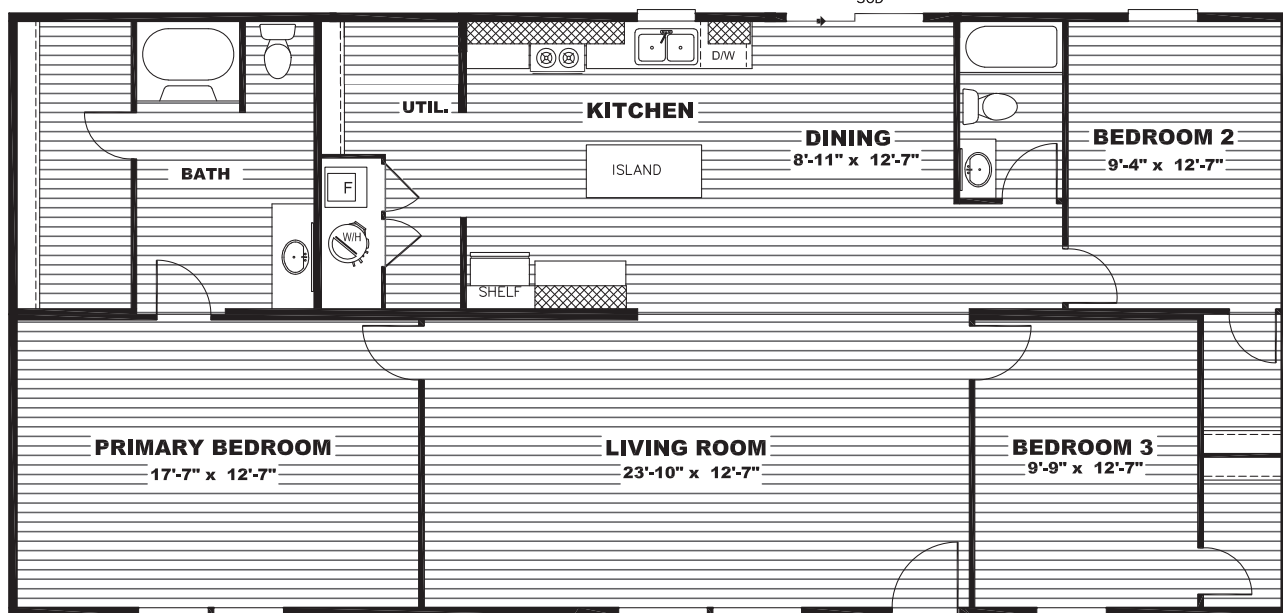

Thrill

TRU28563R / 3 beds / 2 baths / 1,475 sq. ft.

The home series, floor plans, photos, renderings, specifications, features, pricing, materials and availability shown will vary by retailer and state, and are subject to change without notice.