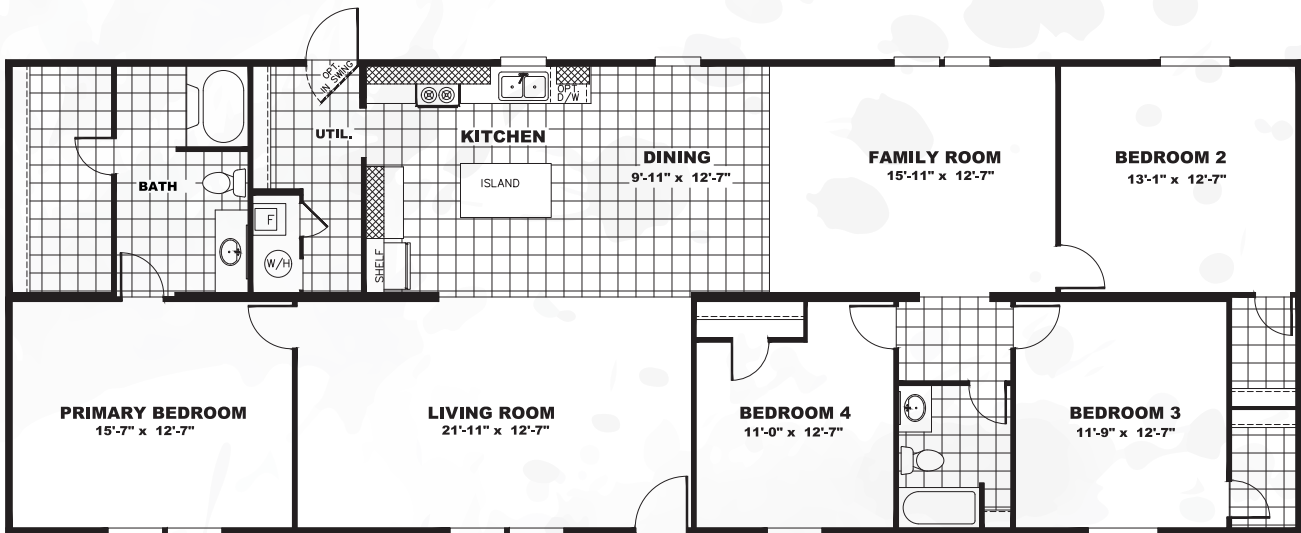

# WONDER

TRU28724R

1,896 sq ft // 4 beds // 2 baths

The home series and floor plans shown all have starting prices within the price range indicated. Your local Home Center can quote you specific prices and terms of purchase for specific homes. TRU invests in continuous product and process improvement. All home series, floor plans, specifications, dimensions, features, materials, availability, and starting prices shown are artist's renderings or estimates and are subject to change without notice or obligation. Dimensions are nominal and length and width measurements are from exterior wall to exterior wall. Starting prices include the home only, plus typical delivery and installation. Starting prices do not include other costs such as taxes, title fees, insurance premiums, filing or recording fees, land or improvements to the land, optional home features, optional delivery or installation services, wheels and axles, community or homeowner association fees, or any other items not shown on your Retailer Closing Agreement and related documents (your RCA). Your RCA will show the details of your purchase. 2020 TRU. All rights reserved.