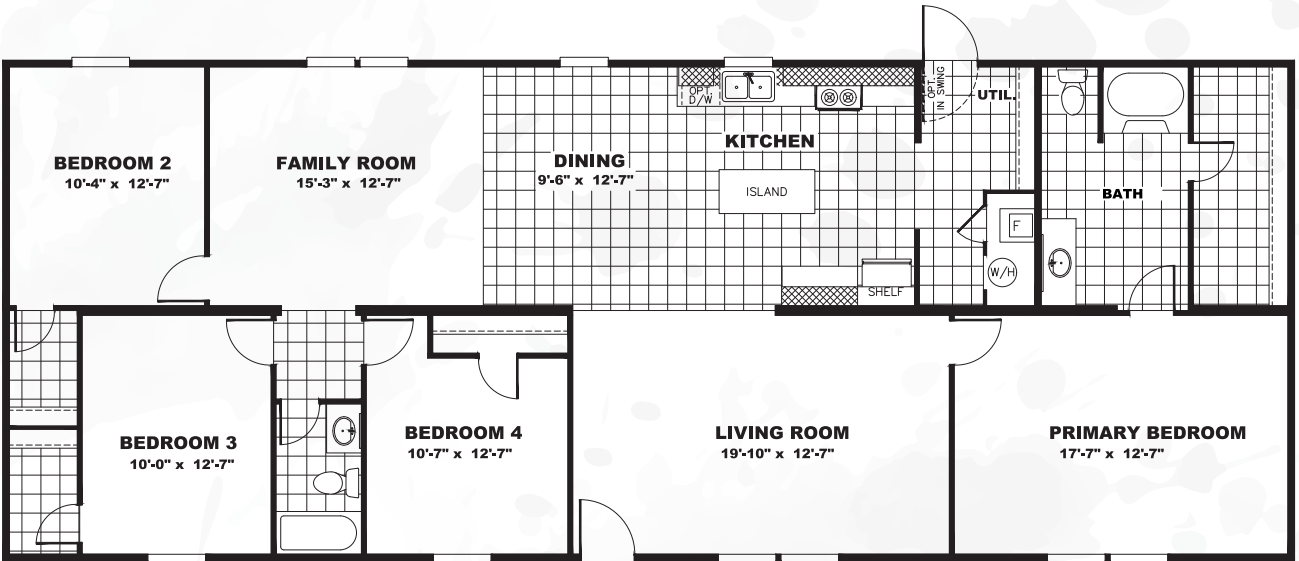

PRIDE

TRU28684R

1,791 sq ft // 4 beds // 2 baths

The home series and floor plans shown all have starting prices within the price range indicated. Your local Home Center can quote you specific prices and terms of purchase for specific homes. TRU invests in continuous product and process improvement. All home series, floor plans, specifications, dimensions, features, materials, availability, and starting prices shown are artist's renderings or estimates and are subject to change without notice or obligation. Dimensions are nominal and length and width measurements are from exterior wall to exterior wall. Starting prices include the home only, plus typical delivery and installation. Starting prices do not include other costs such as taxes, title fees, insurance premiums, filing or recording fees, land or improvements to the land, optional home features, optional delivery or installation services, wheels and axles, community or homeowner association fees, or any other items not shown on your Retailer Closing Agreement and related documents (your RCA). Your RCA will show the details of your purchase. 2020 TRU. All rights reserved.