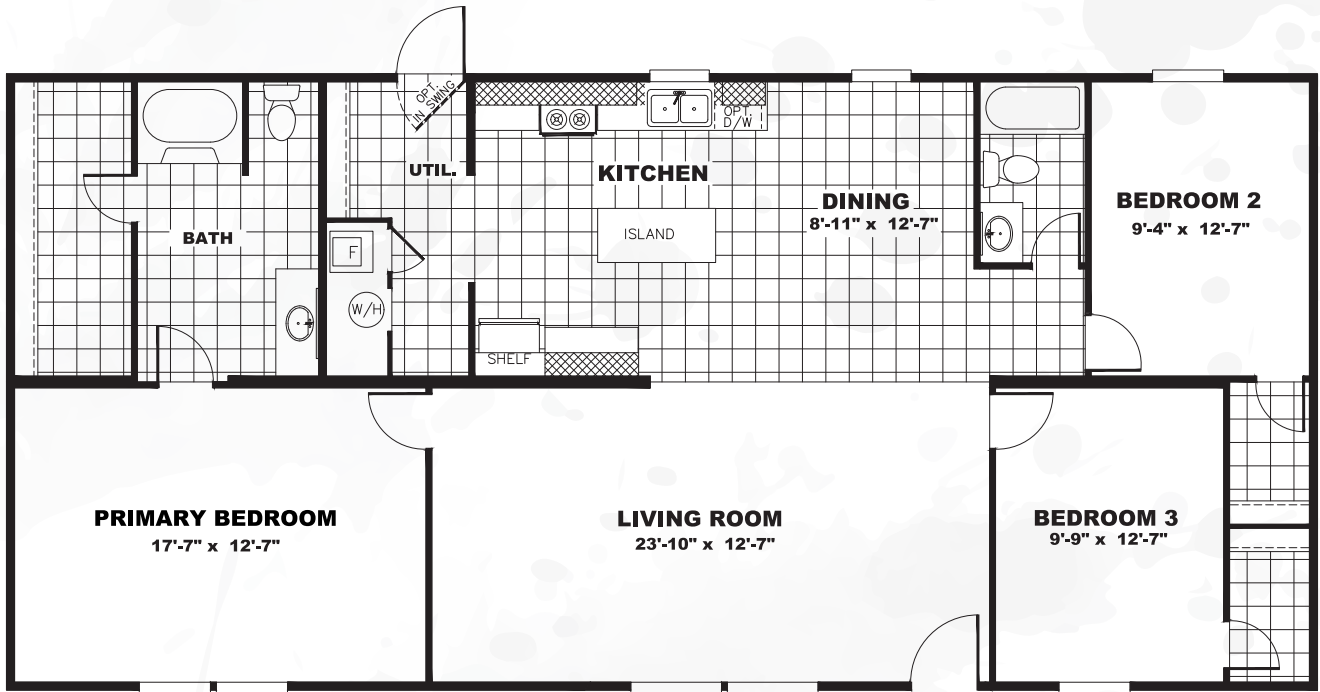

THRILL

TRU28563R

1,475 sq ft // 3 beds // 2 baths

The home series and floor plans shown all have starting prices within the price range indicated. Your local Home Center can quote you specific prices and terms of purchase for specific homes. TRU invests in continuous product and process improvement. All home series, floor plans, specifications, dimensions, features, materials, availability, and starting prices shown are artist's renderings or estimates and are subject to change without notice or obligation. Dimensions are nominal and length and width measurements are from exterior wall to exterior wall. Starting prices include the home only, plus typical delivery and installation. Starting prices do not include other costs such as taxes, title fees, insurance premiums, filing or recording fees, land or improvements to the land, optional home features, optional delivery or installation services, wheels and axles, community or homeowner association fees, or any other items not shown on your Retailer Closing Agreement and related documents (your RCA). Your RCA will show the details of your purchase. 2020 TRU. All rights reserved.