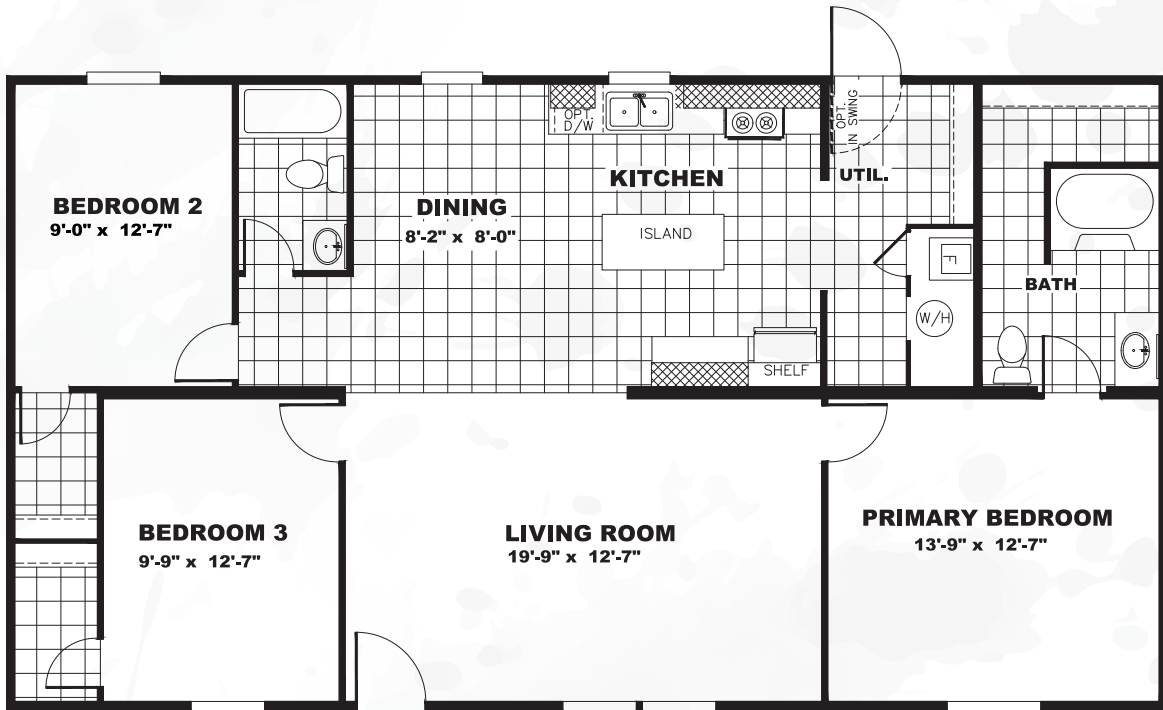

SATISFACTION

TRU28483R

1,264 sq ft // 3 beds // 2 baths

The home series and floor plans shown all have starting prices within the price range indicated. Your local Home Center can quote you specific prices and terms of purchase for specific homes. TRU invests in continuous product and process improvement. All home series, floor plans, specifications, dimensions, features, materials, availability, and starting prices shown are artist's renderings or estimates and are subject to change without notice or obligation. Dimensions are nominal and length and width measurements are from exterior wall to exterior wall. Starting prices include the home only, plus typical delivery and installation. Starting prices do not include other costs such as taxes, title fees, insurance premiums, filing or recording fees, land or improvements to the land, optional home features, optional delivery or installation services, wheels and axles, community or homeowner association fees, or any other items not shown on your Retailer Closing Agreement and related documents (your RCA). Your RCA will show the details of your purchase. 2020 TRU. All rights reserved.