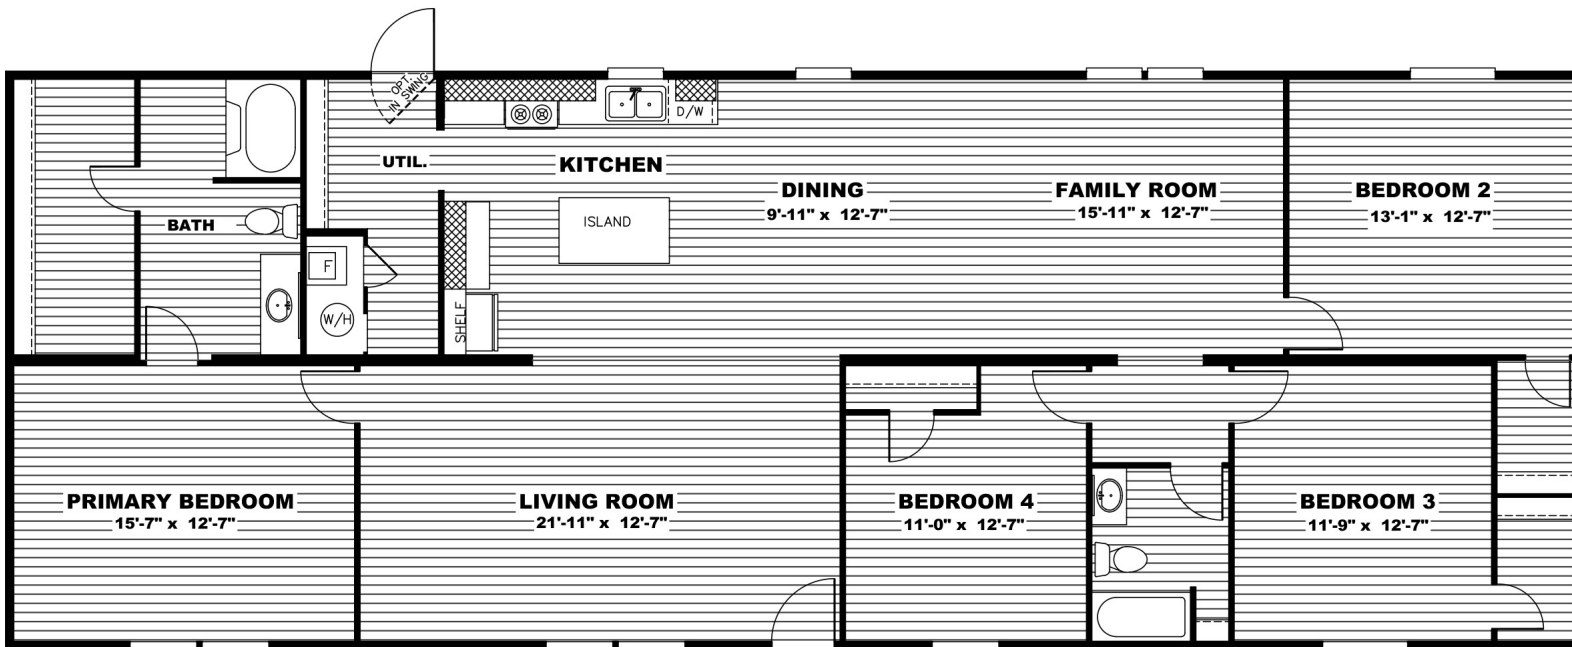

WONDER

TRU28724R // 4 beds // 2 baths // 1,896 sq. ft. // 28x72

OWN IT

The home series and floor plans indicated will vary by retailer and state. Your local Home Center can quote you on specific prices and terms of purchase for specific homes. TRU invests in continuous product and process improvement. All home series, floor plans, specifications, dimension, features, materials, availability, and starting prices shown on this website are artist's renderings or estimates, and are subject to change without notice. Dimensions are nominal and length and width measurements are from exterior wall to exterior wall.